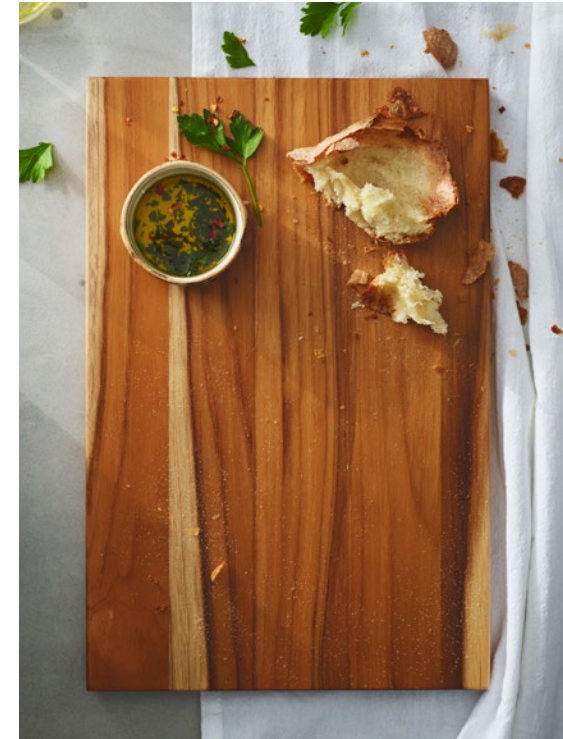

enhancing tabletop and tableside service

Ideal for casual dining venues, Creations Wood caddies, crates and boards add drastic dimension to the total presentation. Create an experience your diners won't soon forget by serving a caddy with the fixings for Bloody Mary's or a burger served on a wood tray as an alternative to traditional plating. These pieces work well with any existing tabletop and are designed to resist the penetration of liquids, stains and odors so care and maintenance is simple!

Additional Finishes Available

● T162 Ebony ● T163 Black ● T164 White