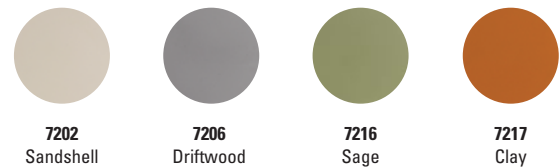

D=Diameter L=Length W=Width H=Height • All Products are Measured at Max Capacity (oz) For further details contact your customer service rep.

farm-to-table meets melamine

A great new addition to the melamine dinnerware line is Marisol Rustic. Featuring eclectic colors and shapes, this new collection brings a farm-to-table look to your casual or outdoor dining experience. Perfectly designed with a rustic-appeal, you'll have to pick it up to believe it's melamine.