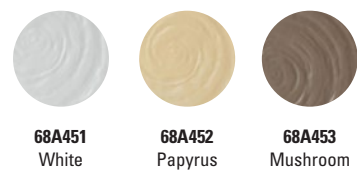

Coupe Bowl
7066MM313 D 6 1/2" (15 oz)
7066MM315 D 4 5/8" (5 oz)

Rectangle Tray
7066MM300 L 12" W 7 1/2"

natural, subtle textures

Inspired by the living elements of a natural landscape, Scape portrays subtle textures and colors that are organically created in nature. Available in high alumina vitrified china, melamine and glass, its free flowing design and multi-material approach provide the ability to transition through dining styles from casual to formal and breakfast buffets to outdoor dining. Offering exceptional style, durability and grace, Scape delivers a truly innovative dining experience.