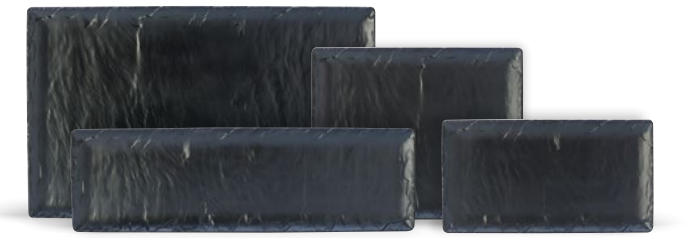

Slate Rectangle Platter
68A415EL591 L 21" W 12 3/4"
68A415EL597 L 21" W 6 3/8"

Slate Rectangle Platter
68A415EL593 L 12 3/4" W 10 1/2"
68A415EL595 L 12 3/4" W 7"