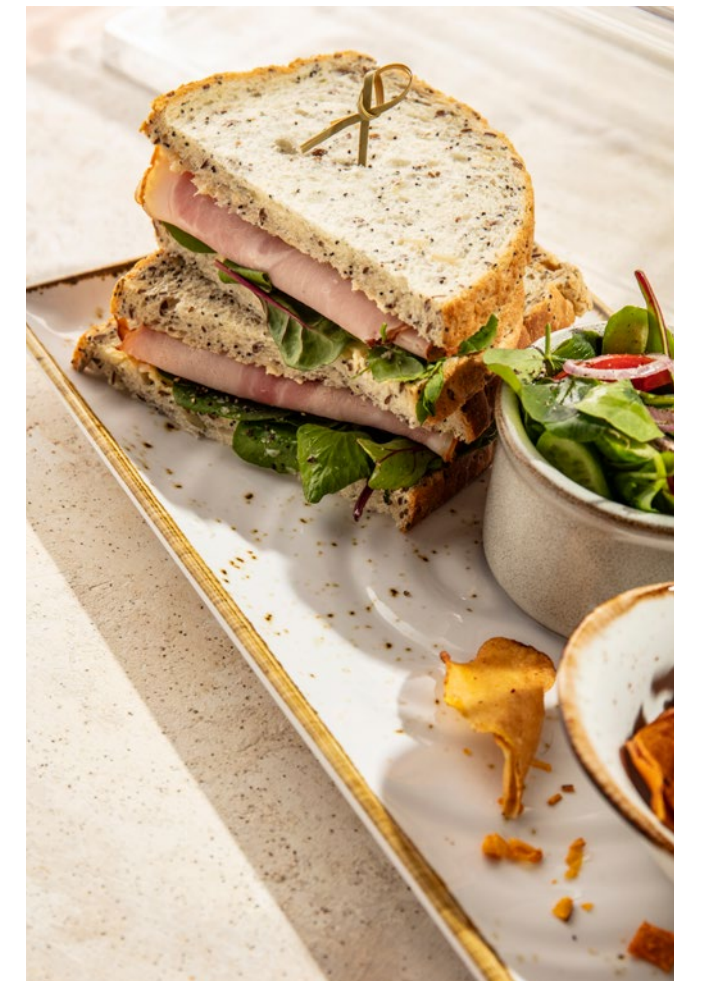

stylish, versatile buffet presentation

Add that something extra to your buffet presentation with the Gastronorm Trays by Creations. Available in a variety of sizes, these large display platters come in four finishes to suite any occasion including slate, white, concrete and driftwood. Offering style and versatility, the Gastronorm Trays are great for an array of foods while providing a stunning presentation every time.