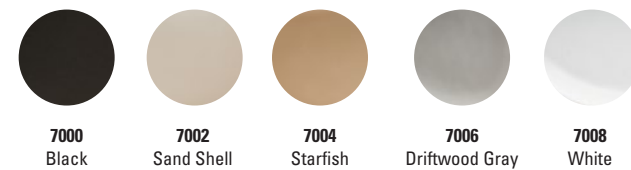

Marisol Dinnerware can be found on pages 20-21.